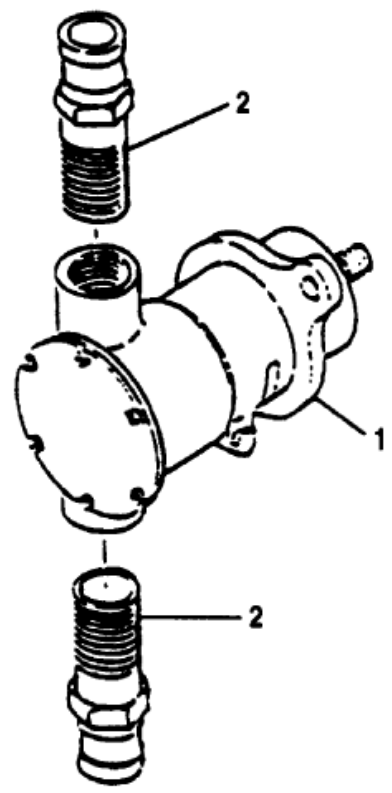

NOTE: FOR PARTS NOT SHOWN SEE PARTS LIST

Parts List						
Ref	Class	Part	Description	Qty	Comment	Footnote
1	46	817229	PUMP-Raw Water	1		
2	22	817228	NIPPLE (1" NPT x 1-1/4")	2		
NS		F18090176	IMPELLER	1		2
NS		F18090175	CAM	1		2
NS		F18090177	END COVER-Impeller	1		2
NS		F18090178	GASKET-End Cover	1		2
NS		F18090179	PLATE-Wear-rear	1		2
NS		F18090180	PIN-LOCATOR-Wear Plate	1		2
NS		F18090181	KEY-Drive Gear	1		2
NS		F18090182	SEAL-Mechanical	1		2
NS		F18090183	SEAL-Lip	1		2
NS	43	833511110	GEAR-Raw Water Pump Drive	1		2
NS	11	832661090	NUT-Drive Gear	1		2